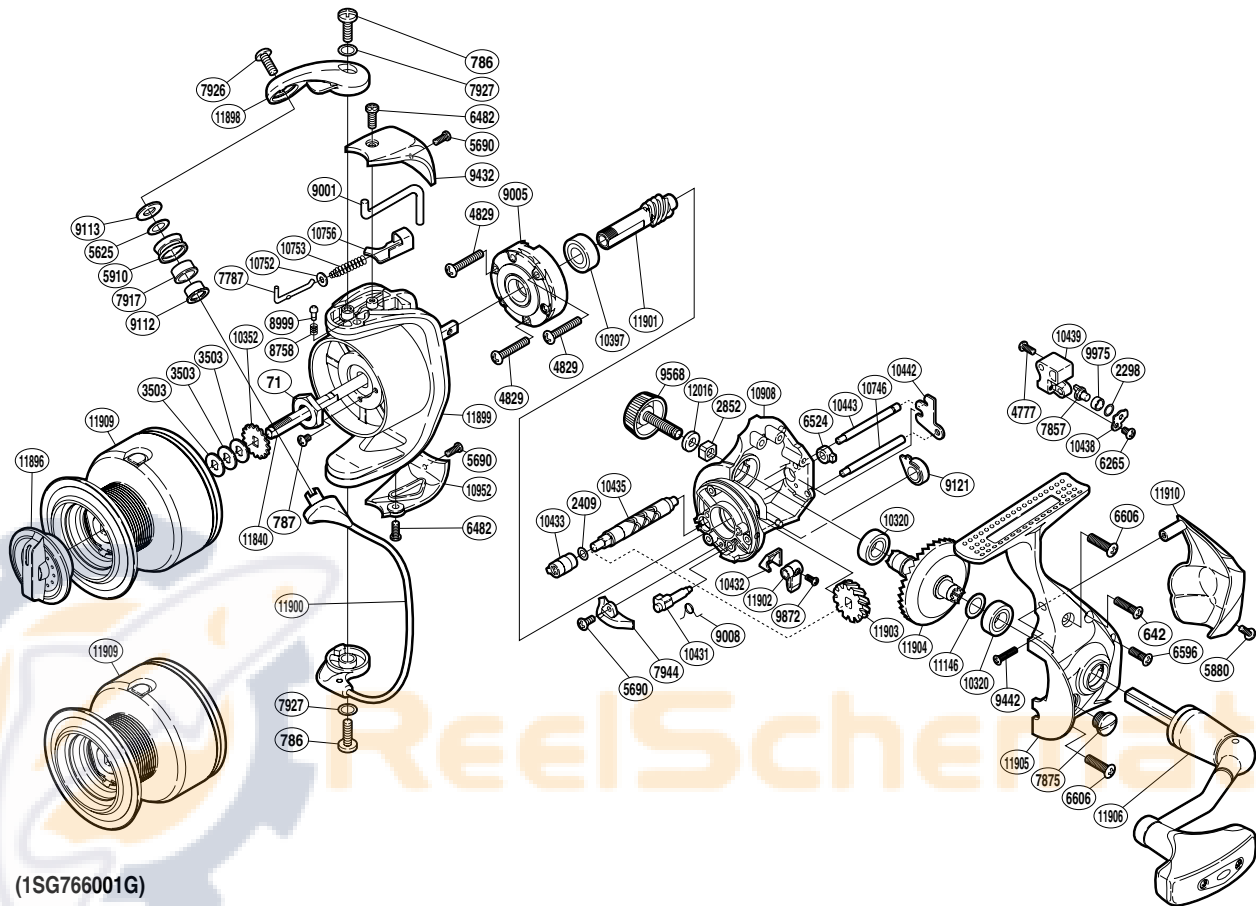

# SHIMANO

TECHNIUM SA-RB

TEC-6000FB

(1SG766001G)

Part No.	Description	Part No.	Description	Part No.	Description
RD 0071	Rotor Nut	RD 7927	Washer	RD10442	Worm Shaft Retainer
RD 0642	Screw	RD 7944	Bail Trip Strike	RD10443	Oscillating Guide
RD 0786	Screw	RD 8758	Click Spring	RD10746	Oscillating Guide B
RD 0787	Screw	RD 8999	Click Pin	RD10752	Spring Guide A Support
RD 2298	Spacer	RD 9001	Bail Trip Lever	RD10753	Bail Spring
RD 2409	Spacer	RD 9005	Roller Clutch Assembly	RD10756	Bail Spring Seat
RD 2852	Handle Screw Lock	RD 9008	Anti-Reverse Cam Spring	RD10952	Bail Hold Support Guard
RD 3503	Spool Washer	RD 9112	Line Roller Collar	RD11146	Washer
RD 4777	Screw	RD 9113	Line Roller Washer	RD11840	Main Shaft
RD 4829	Screw	RD 9121	Bushing	RD11896	Drag Knob
RD 5625	Line Roller Spacer	RD 9432	Bail Spring Cover	RD11898	Bail Arm
RD 5690	Screw	RD 9442	Screw	RD11899	Rotor
RD 5880	Screw	RD 9568	Handle Screw Cap	RD11900	Bail Assembly
RD 5910	Line Roller	RD 9872	Screw	RD11901	Pinion Gear
RD 6265	Screw	RD 9975	Oscillating Slider Bushing	RD11902	Anti-Reverse Lever
RD 6482	Screw	RD10320	Ball Bearing	RD11903	Idle Gear
RD 6524	Worm Bushing (rear)	RD10352	Spool Support	RD11904	Drive Gear
RD 6596	Screw	RD10397	Ball Bearing	RD11905	Side Cover
RD 6606	Screw	RD10431	Anti-Reverse Cam	RD11906	Handle Assembly
RD 7787	Bail Spring Guide A	RD10432	Anti-Reverse Lever Cover	RD11908	Body
RD 7857	Oscillating Pawl	RD10433	Worm Bushing (front)	RD11909	Spool Assembly
RD 7875	Oil Cap	RD10435	Worm Shaft	RD11910	Rear Protector
RD 7917	Line Roller Bushing	RD10438	Oscillating Pawl Cover	RD12016	Handle Lock Washer
RD 7926	Screw	RD10439	Oscillating Slider		

(190731)